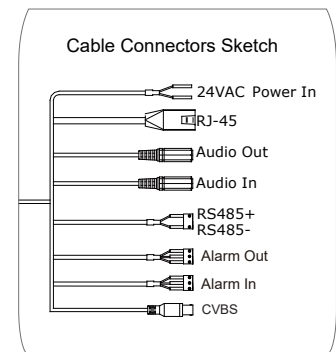

ULTRA-Z IP

Z-30IPE-2(IR)

Main Features:

- ONVIF
- Dual Video Stream
- H.264 Video Compression
- G.711U Audio Compression
- 2 Way Audio
- Alarm (I/O): 1 Input / 1 Output
- RS-485 Connectivity
- 150m IR Distance (Depends on model)
- Preset speed of 350°/Sec (max)
- Preset accuracy up to 0.1°
- Endless 360° Pan Rotation
- 180° Continuous Tilt with Auto Flip
- 256 Preset Position
- 4 Pattern, 8 Scan Routes and 8 Cruise Lanes
- Park Action
- Fully function web-client
- 3D-DNR Noise Reduction
- Digital WDR
- IP66 Water-proof and Dust-proof
- Excellent High Resolution Picture Quality
- True Day/Night with ICR Filter
- Enhanced Noise Reduction
- WB/BLC/AGC

Specifications

Camera	Video	Model	Z-30IPE-2 (IR)
		Image Sensor	1/2.8" CMOS
		Effective Pixels	1920×1080
		Sync System	Progressive Scan
		Electronic Shutter	1/25s ~ 1/30000s
		Day & Night	ICR (Auto/Day/Night)
	Lens	Min. Illumination	0.05 Lux (Color), 0.01 Lux (B&W), 0 Lux (IR On)
		S/N Ratio	>52dB
		Optical Zoom	x30 (F1.6~4.3mm - F5~129mm)
	Audio	Digital Zoom	x12
		Focus	Auto / Manual
		Minimum Focus Distance	1m
	Image Enhancement	Horizontal Angle of View	58.3° (Wide) ~ 2.1° (Tele)
		Audio compression	G.711-U
		Communication	Two Way Audio
Image Settings		AWB Adjustable Exposure Mode Sharpness, Saturation, Brightness & Contrast Adjustable Auto Gain Adjustable	
BLC		Yes	
Sense-Up		Yes (5 Levels)	
WDR Range		Digital WDR	
Noise Reduction		3D-DNR	
Image Orientation		Mirror/Flip	
Compression	Privacy Zone	Yes	
	Motion Detection	Yes	
	Video Compression	H.264 Main Profile MJPEG/JPEG Baseline	
	Resolution	Main Stream: 1080P, 720P Sub-Stream: D1, CIF	
	Multi-stream	1920x1280 (1~30fps) 1280x720 (1~30fps) D1 (1~30fps) / CIF (1~30fps)	
	Bit rate	64Kbps ~ 8Mbps	
	Encode Mode	VBR/CBR	
Image Quality	Six levels under VBR; Free adjustment under CBR		